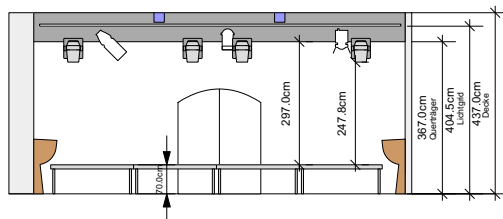

Ground Plan standard light setup

- | Quantity | Fixture |
|----------|-------------------------------------|
| 4x | Robe Minipointe |
| 6x | Clay Paky Alpha Spot 700 HPE |
| 6x | HE Solapix 7 |
| 12x | Clay Paky Mini B Leed RGBW |
| 3x | PC 1000w |
| 1x | Martin Atomic 3000 LED |
| 2x | ETC Lustr LED Source 4 25°-50° |
| 1x | Haze Machine DMX Le Maitre M.V.S |
| 1x | Screen: Gerriets Show 4m x 1.90m |
| 1x | Projektor Panasonic RZ970 |
| 1x | Mirror Ball Showtec 40cm with motor |