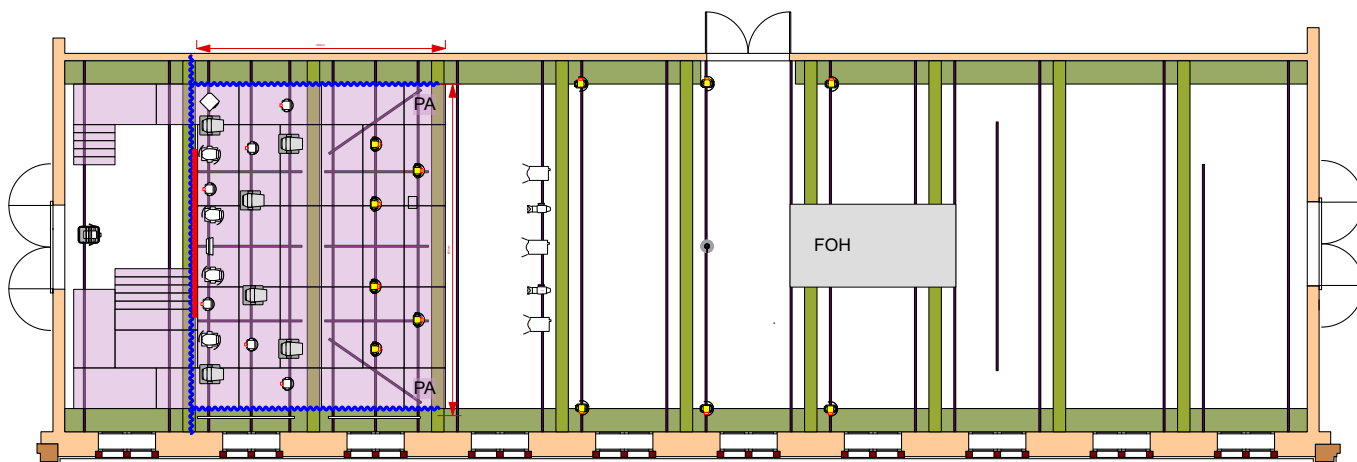

Ground Plan standard light setup

- | Quantity | Fixture |
|----------|-------------------------------------|
| 4x | Robe Minipointe |
| 6x | Clay Paky Alpha Spot 700 HPE |
| 6x | HE Solapix 7 |
| 12x | Clay Paky Mini B Leed RGBW |
| 3x | PC 1000w |
| 1x | Martin Atomic 3000 LED |
| 2x | ETC Lustr LED Source 4 25°-50° |
| 1x | Haze Machine DMX Le Maitre M.V.S |
| 1x | Screen: Gerriets Show 4m x 1.90m |
| 1x | Projektor Panasonic RZ970 |
| 1x | Mirror Ball Showtec 40cm with motor |