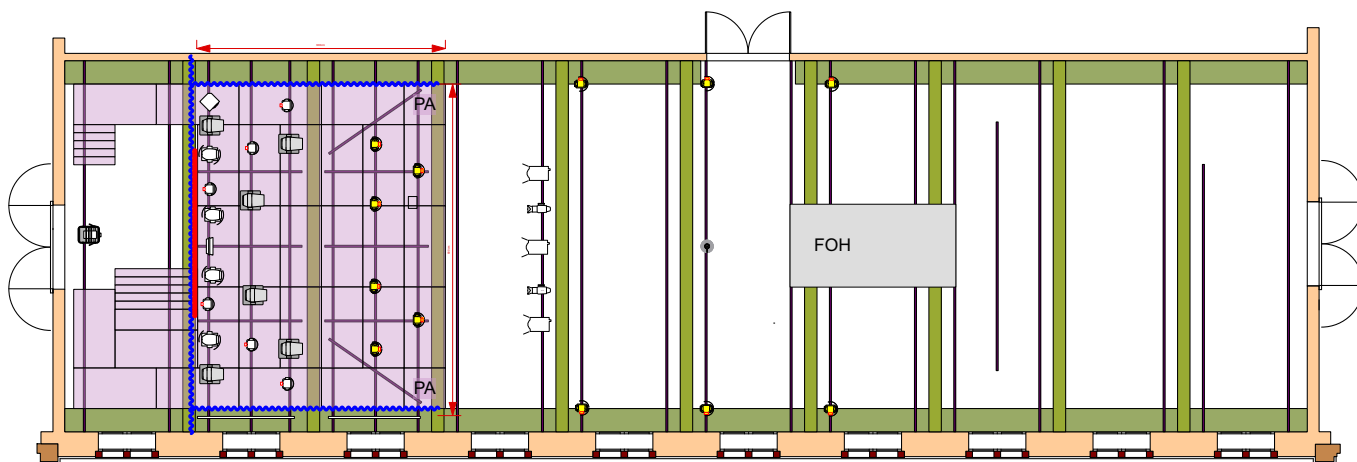

TECH QUESTIONS

Joshua Bauer
Laura Sanchez

+41 61 666 60 05

licht@kaserne-basel.ch

Ground Plan standard light setup

- | Quantity | Fixture |
|----------|-------------------------------------|
| 4x | Robe Minipointe |
| 6x | Clay Paky Alpha Spot 700 HPE |
| 6x | HE Solapix 7 |
| 12x | Clay Paky Mini B Leed RGBW |
| 3x | PC 1000w |
| 1x | Martin Atomic 3000 LED |
| 2x | ETC Lustr LED Source 4 25°-50° |
| 1x | Haze Machine DMX Le Maitre M.V.S |
| 1x | Screen: Gerriets Show 4m x 1.90m |
| 1x | Projektor Panasonic RZ970 |
| 1x | Mirror Ball Showtec 40cm with motor |