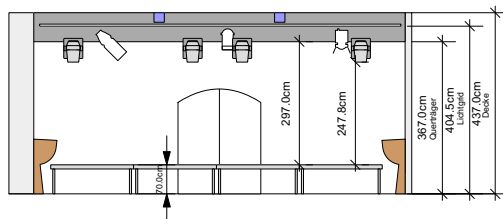

Width: 8 m / 26.3 ft

Depth: 6 m / 19.7 ft

Hight: 0.70m/2.3ft (Clearance to lights: 2.50 m / 8.2 ft)

DRESSING ROOMS

1 x Floor 37.3m² (Below the Stage)

Each well equipped with:

1 x European-Style Toilet

2 x Showers with Warm Water

TECH QUESTIONS

Joshua Bauer
Laura Sanchez

+41 61 666 60 05

licht@kaserne-basel.ch

Ground Plan standard light setup

- | Quantity | Fixture |
|----------|-------------------------------------|
| 4x | Robe Minipointe |
| 6x | Clay Paky Alpha Spot 700 HPE |
| 6x | HE Solapix 7 |
| 12x | Clay Paky Mini B Leed RGBW |
| 3x | PC 1000w |
| 1x | Martin Atomic 3000 LED |
| 2x | ETC Lustr LED Source 4 25°-50° |
| 1x | Haze Machine DMX Le Maitre M.V.S |
| 1x | Screen: Gerriets Show 4m x 1.90m |
| 1x | Projektor Panasonic RZ970 |
| 1x | Mirror Ball Showtec 40cm with motor |