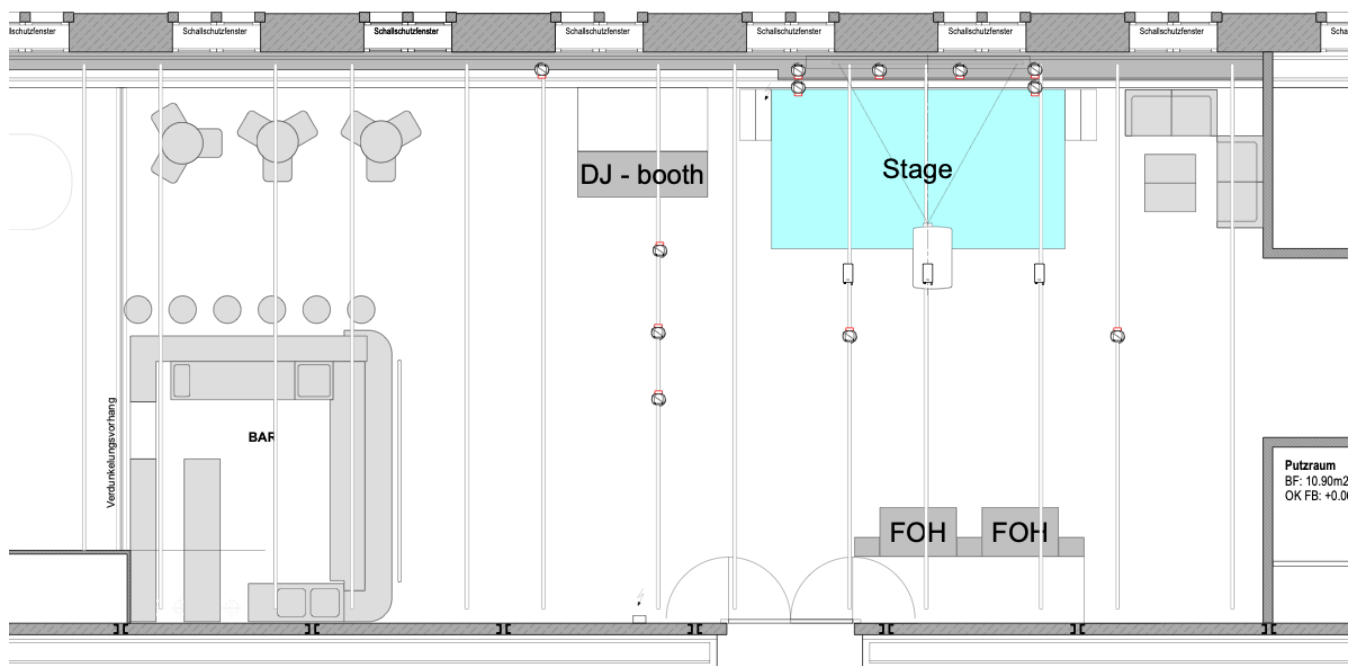

LIGHT

CONSOLE

various presets can be called up via touchscreen
or

1x grand MA3 compact

INTELLIGENT SPOTLIGHTS

3x FresneLED 150 TW spotlight
12x Movinglight MOVO Beam Z 100 Cameo
several ambient lighting/pendant light

VIDEO

1x Projektor 7000 AnsiLumen Infocus in5555L
1x Screen 2.80 x 1.60m

TECH QUESTIONS

Joshua Bauer
Laura Sanchez

+41 61 666 60 05
licht@kaserne-basel.ch

Setup: Concert and standard light setup

Fixture Spotlight FN LED 150 TW @ 150w LED 3 Moving Light Cameo MovoBeam Z100 @ 130 w LED 12	Projector Infocus in5555L (7000 ANSI Lumen) + Screen 280x160 1

3 / 4

Venue: ROSSTALL 2 Audience Capacity: 150 Setup: Concert Stage Width: 4.50m Depth: 2.50m Height: 0.56m	KASERNE Kaserne Basel 1b CH-4057 Basel +41 61 666 60 17 www.kaserne-basel.ch Contact: Light: licht@kaserne-basel.ch Sound: ton@kaserne-basel.ch

M 1:50