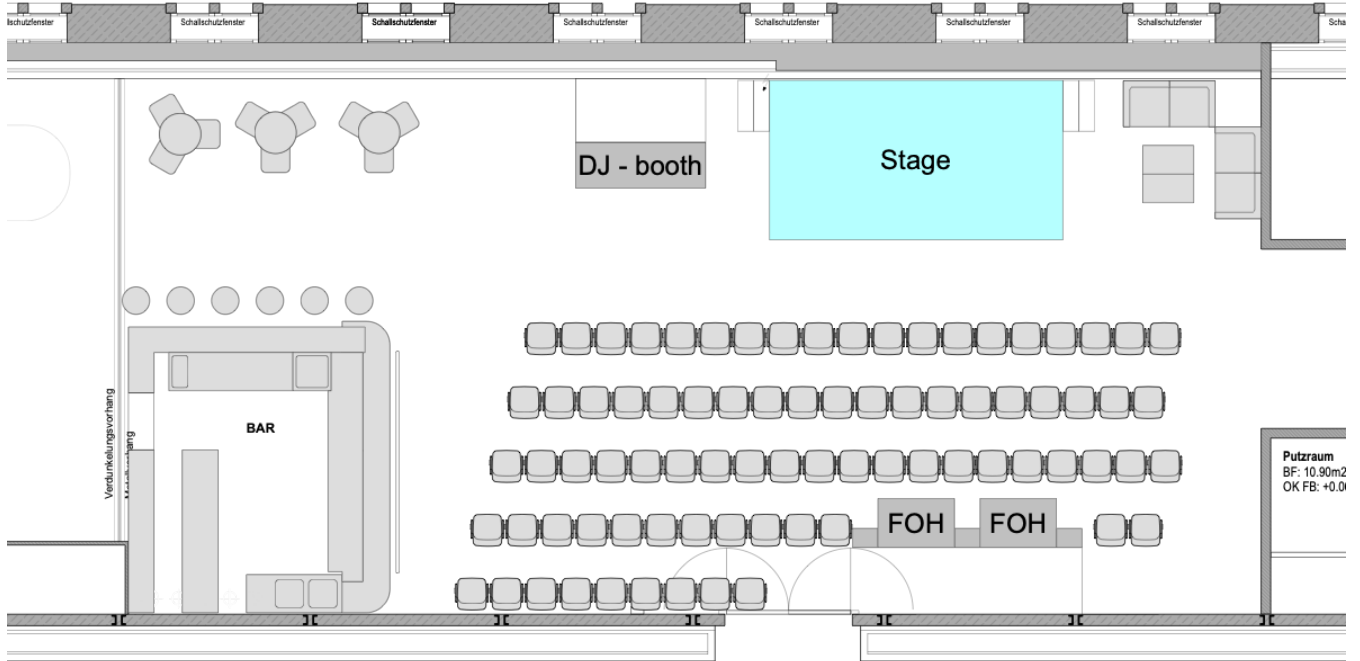

Setup: Podium

Venue: ROSSTALL 2	KASERNE
Audience Capacity: 80	Kaserne Basel 1b
Setup: Podium	CH-4057 Basel
Stage	++41 61 666 60 17
Width: 4.50m	www.kaserne-basel.ch
Depth: 2.50m	Contact:
Height: 0.56m	Light: licht@kaserne-basel.ch
	Sound: ton@kaserne-basel.ch
M 1:50